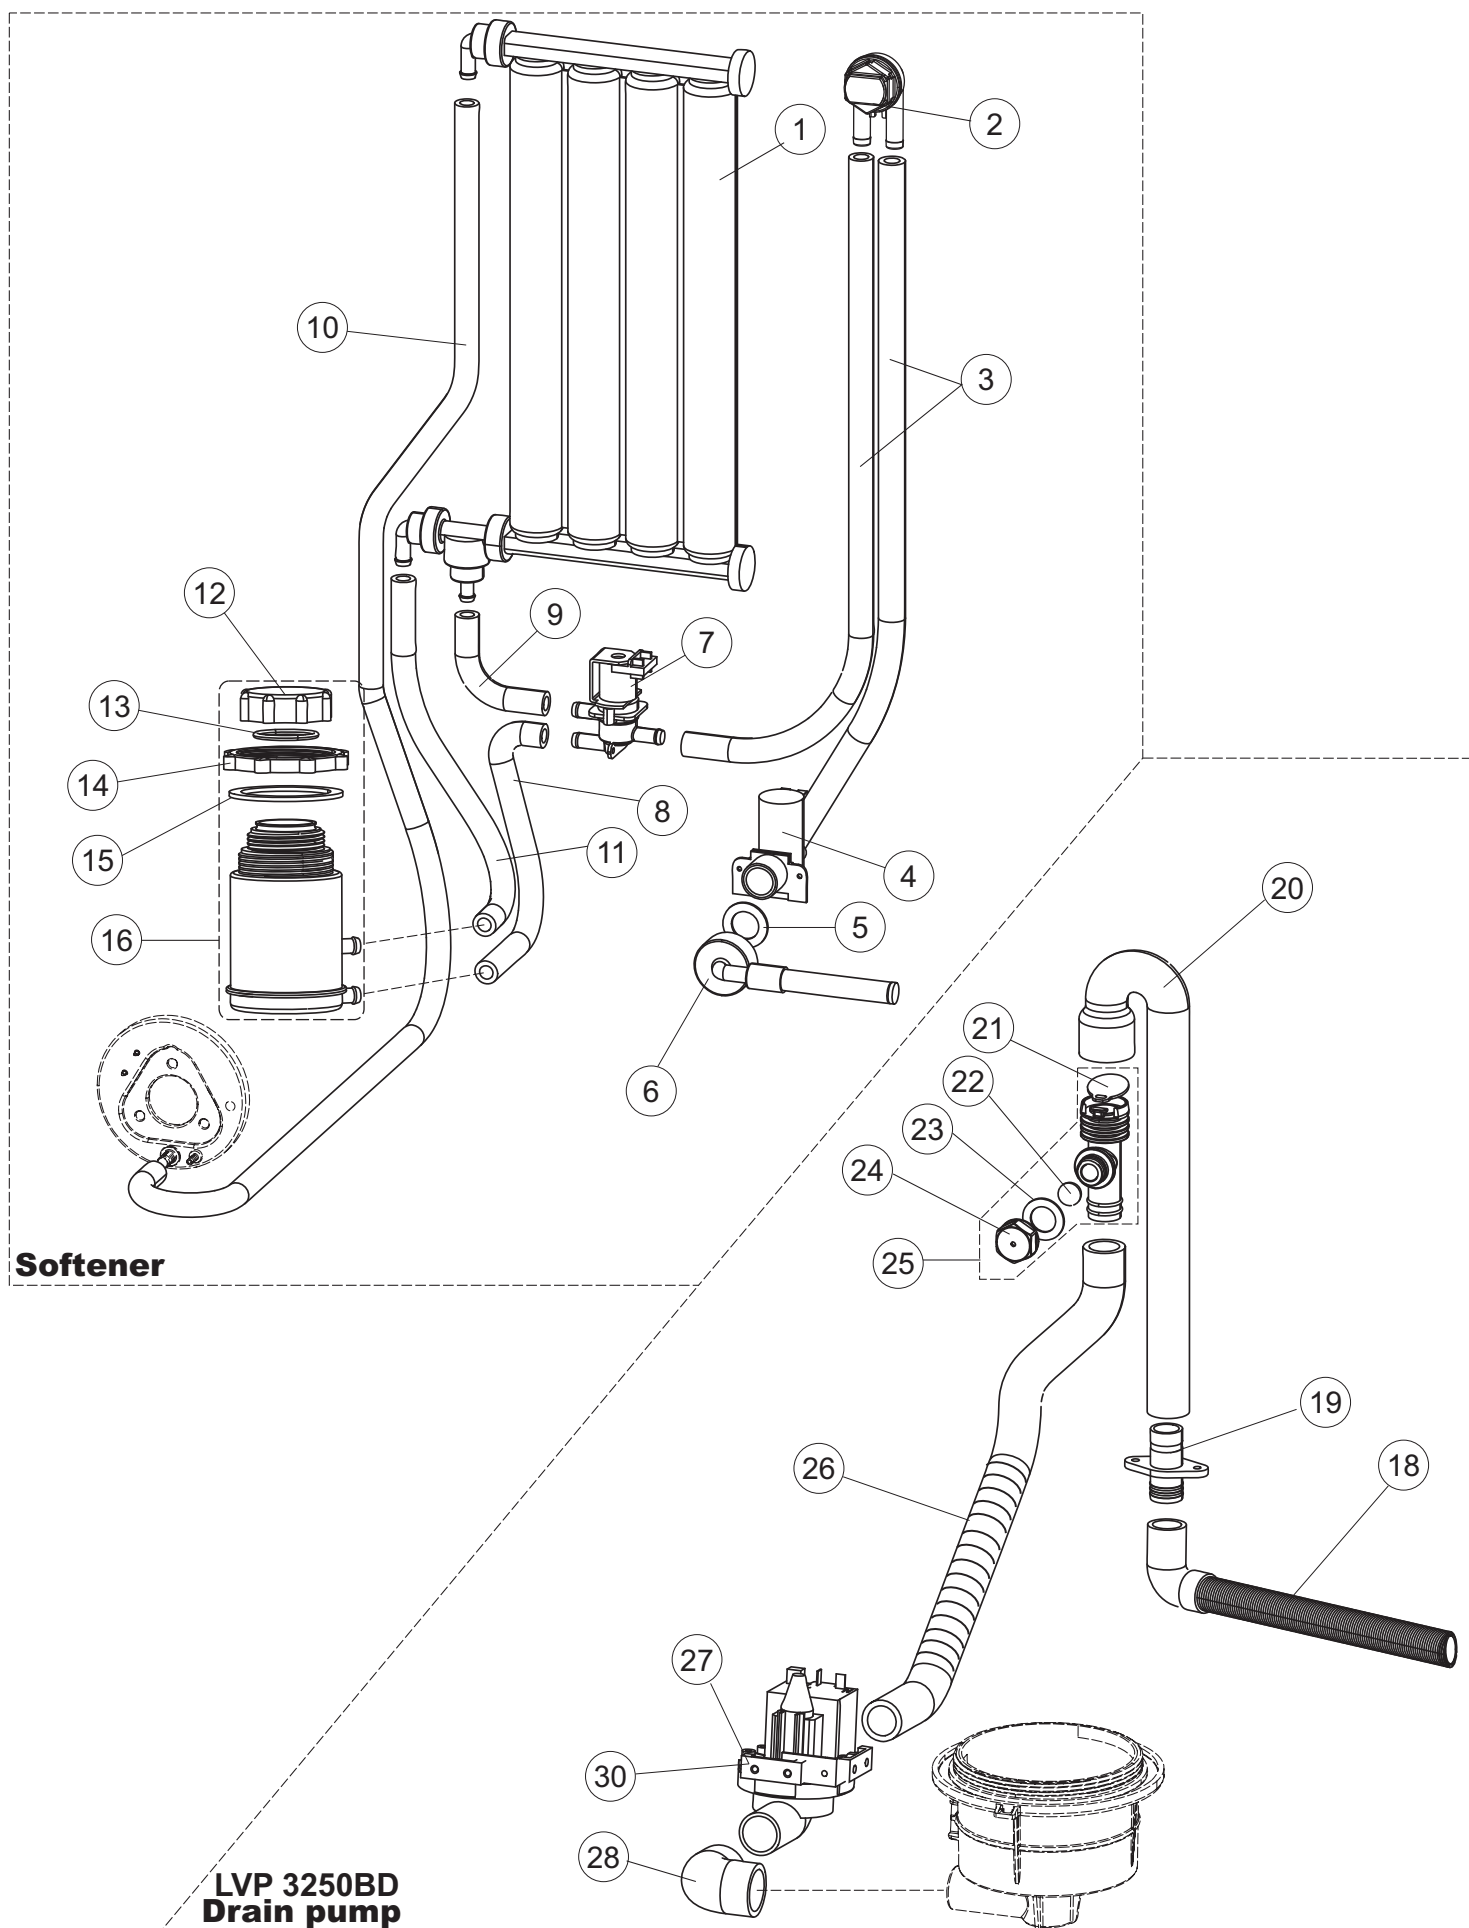

Drain Pump
LVP 3250BD

Softener

**LVP 3250BD
Drain pump**